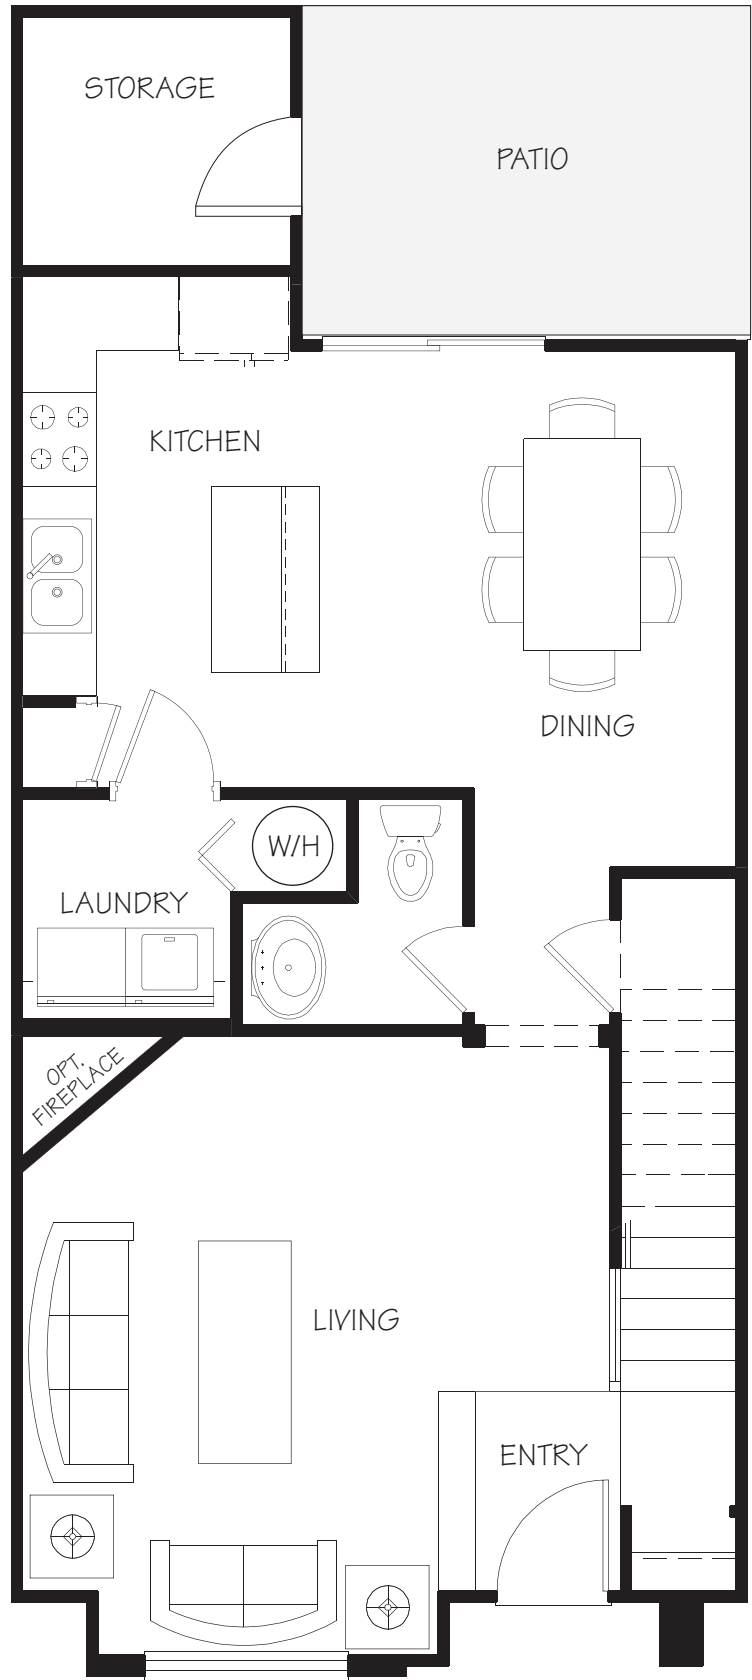

# Chelsea Main Floor

Main Floor: 707 Sq Ft.  
Second Floor: 688 Sq Ft.  
Total: 1,395 Sq Ft.

# Chelsea III Second Floor

Main Floor: 707 Sq Ft.  
Second Floor: 668 Sq Ft.  
Total: 1,395 Sq Ft.