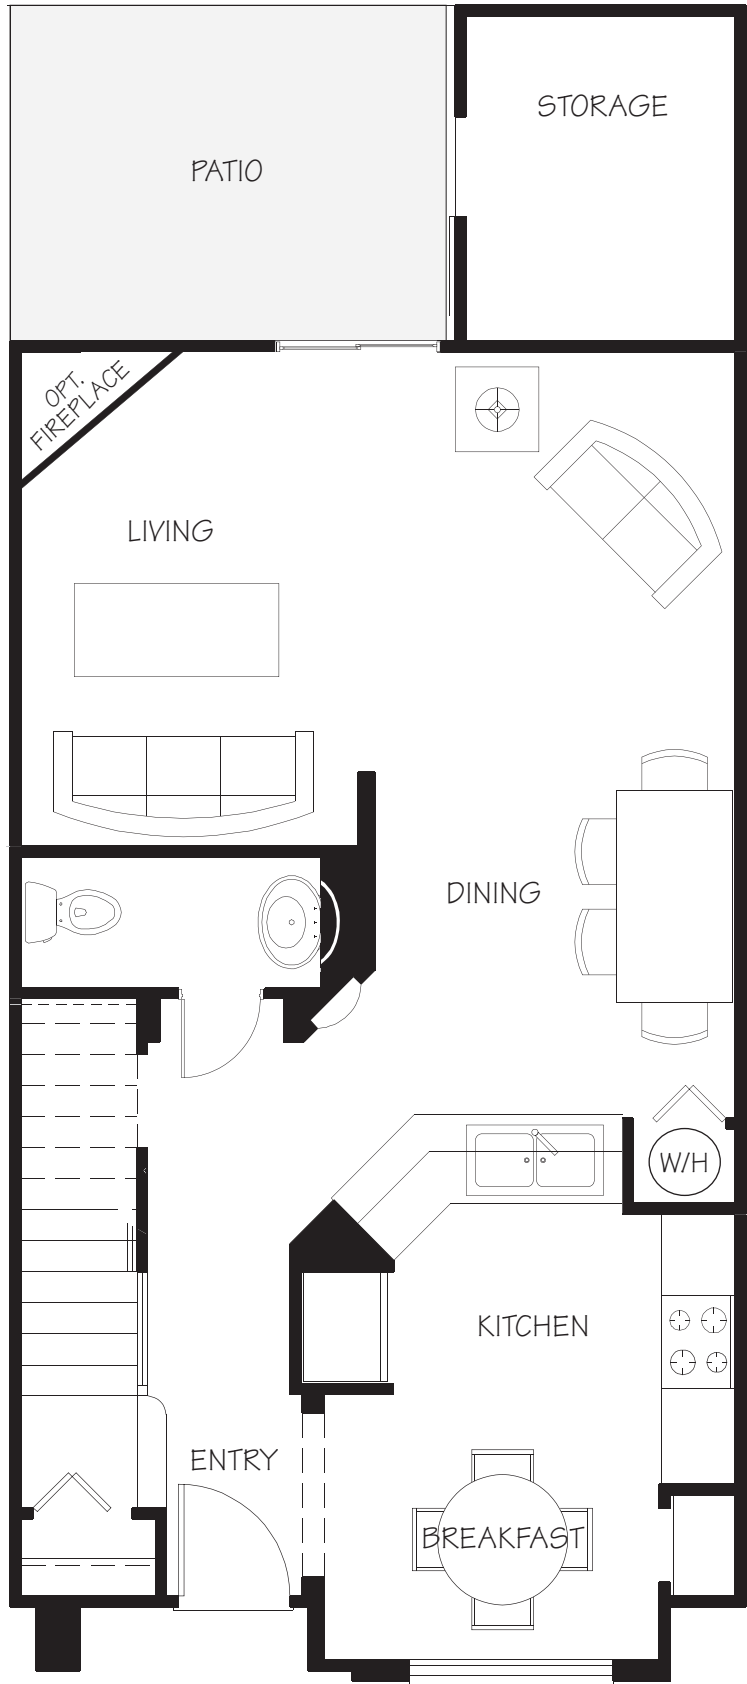

Brandi Main Floor

Main Floor: 691 Sq Ft.
Second Floor: 698 Sq Ft.
Total: 1,389 Sq Ft.

Brandi II Second Floor

Main Floor: 691 Sq Ft.
Second Floor: 698 Sq Ft.
Total: 1,389 Sq Ft.